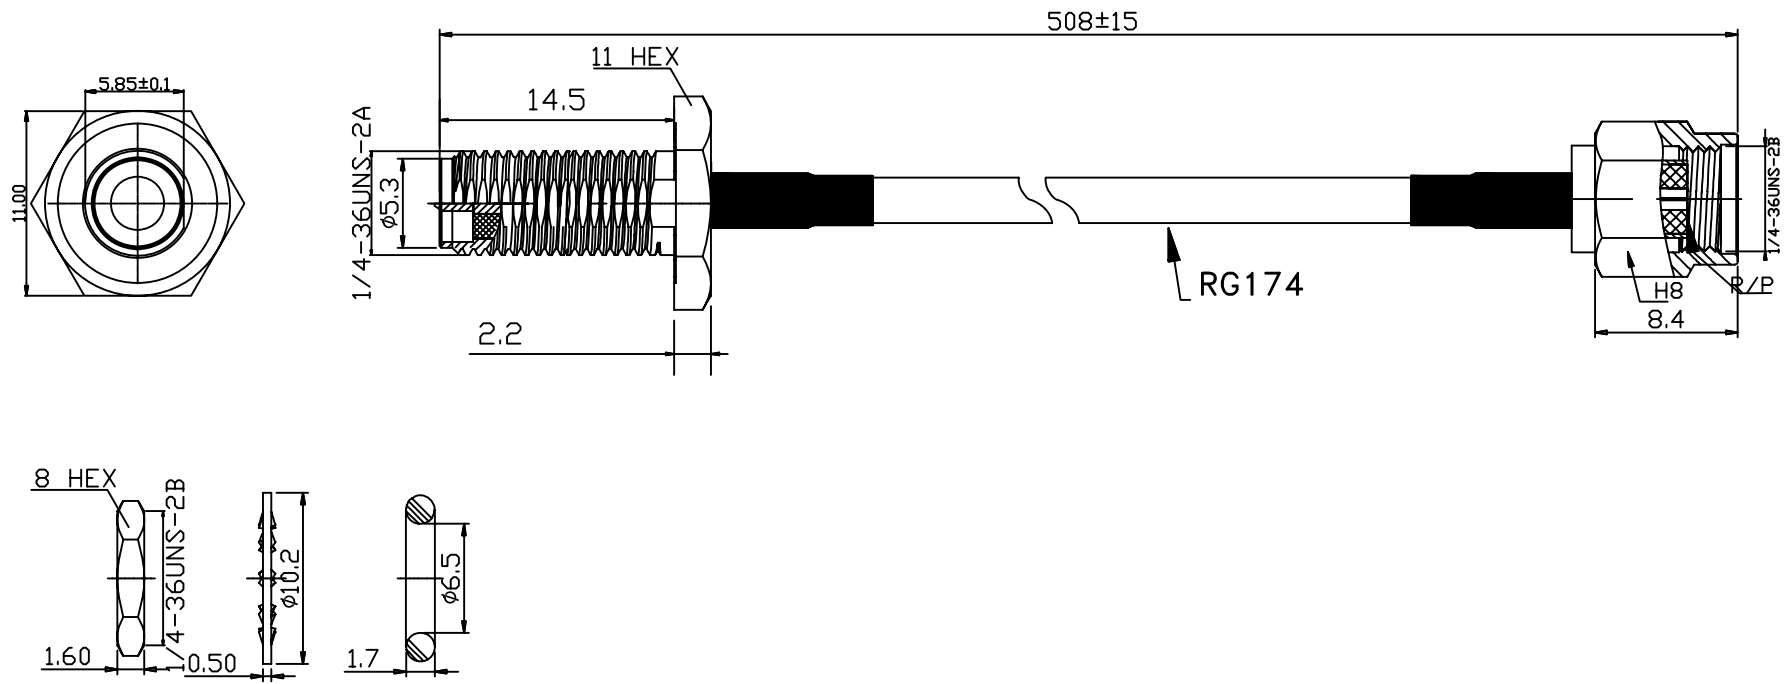

RoHS Compliant

6	I-PEX	BRASS	GOLD	1
5	NUT	BRASS	GOLD	1
4	GASKET	SILICONE	BLACK	1
3	SMA R/P JACK	BRASS	GOLD	1
2	CABLE	RG174	BLACK	508
1	SMA PLUG	BRASS	GOLD	1
	DESCRIPTION	MATERIAL	FINISH	Qty

F			
E			
D			
C			
B			
A	05-May-2019	(H0001)	Ken
REV	DATE	FILE	BY

DRAWN:
Tom

CHECKED:
Ruby

APPROVAL:
Mike Wu

GENERAL TOLERANCE:
.X = ±0.2
.XX = ±0.15

UNIT: MM

SCALE:

SHEET: 1 / 1

PROJECTION:

HOYATO
Connector supplies

DESCRIPTION:
SMA R/P JACK To SMA Plug RG174 Cable Assembly

PART NO:
CAB-RF-SMA-508

SIZE
A4