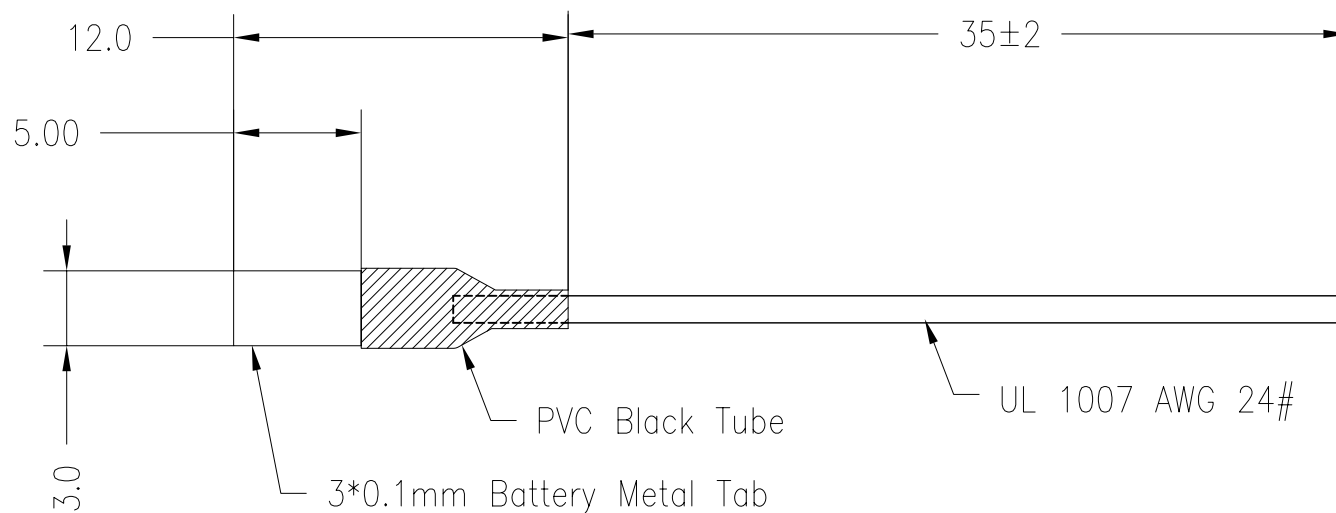

1

2

3

4

5

RoHS Compliant

How to Order:

HCA-BT-XX-35

Wire Length

RD:Red

BK:Black

A

B

C

D

F				DRAWN: Tom	GENERAL TOLERANCE: .X=±0.2 .XX=±0.15		
E				CHECKED: Ruby	UNIT: MM		DESCRIPTION: Battery Wire Harness (L=35mm)
D				APPROVAL: Mike Wu	SCALE:	PART NO: HCA-BT-XX-35	A4
C					SHEET: 1 / 1		
B					PROJECTION: 		
A	10-Oct-2017	(H0001)	Ken				
REV	DATE	FILE	BY				